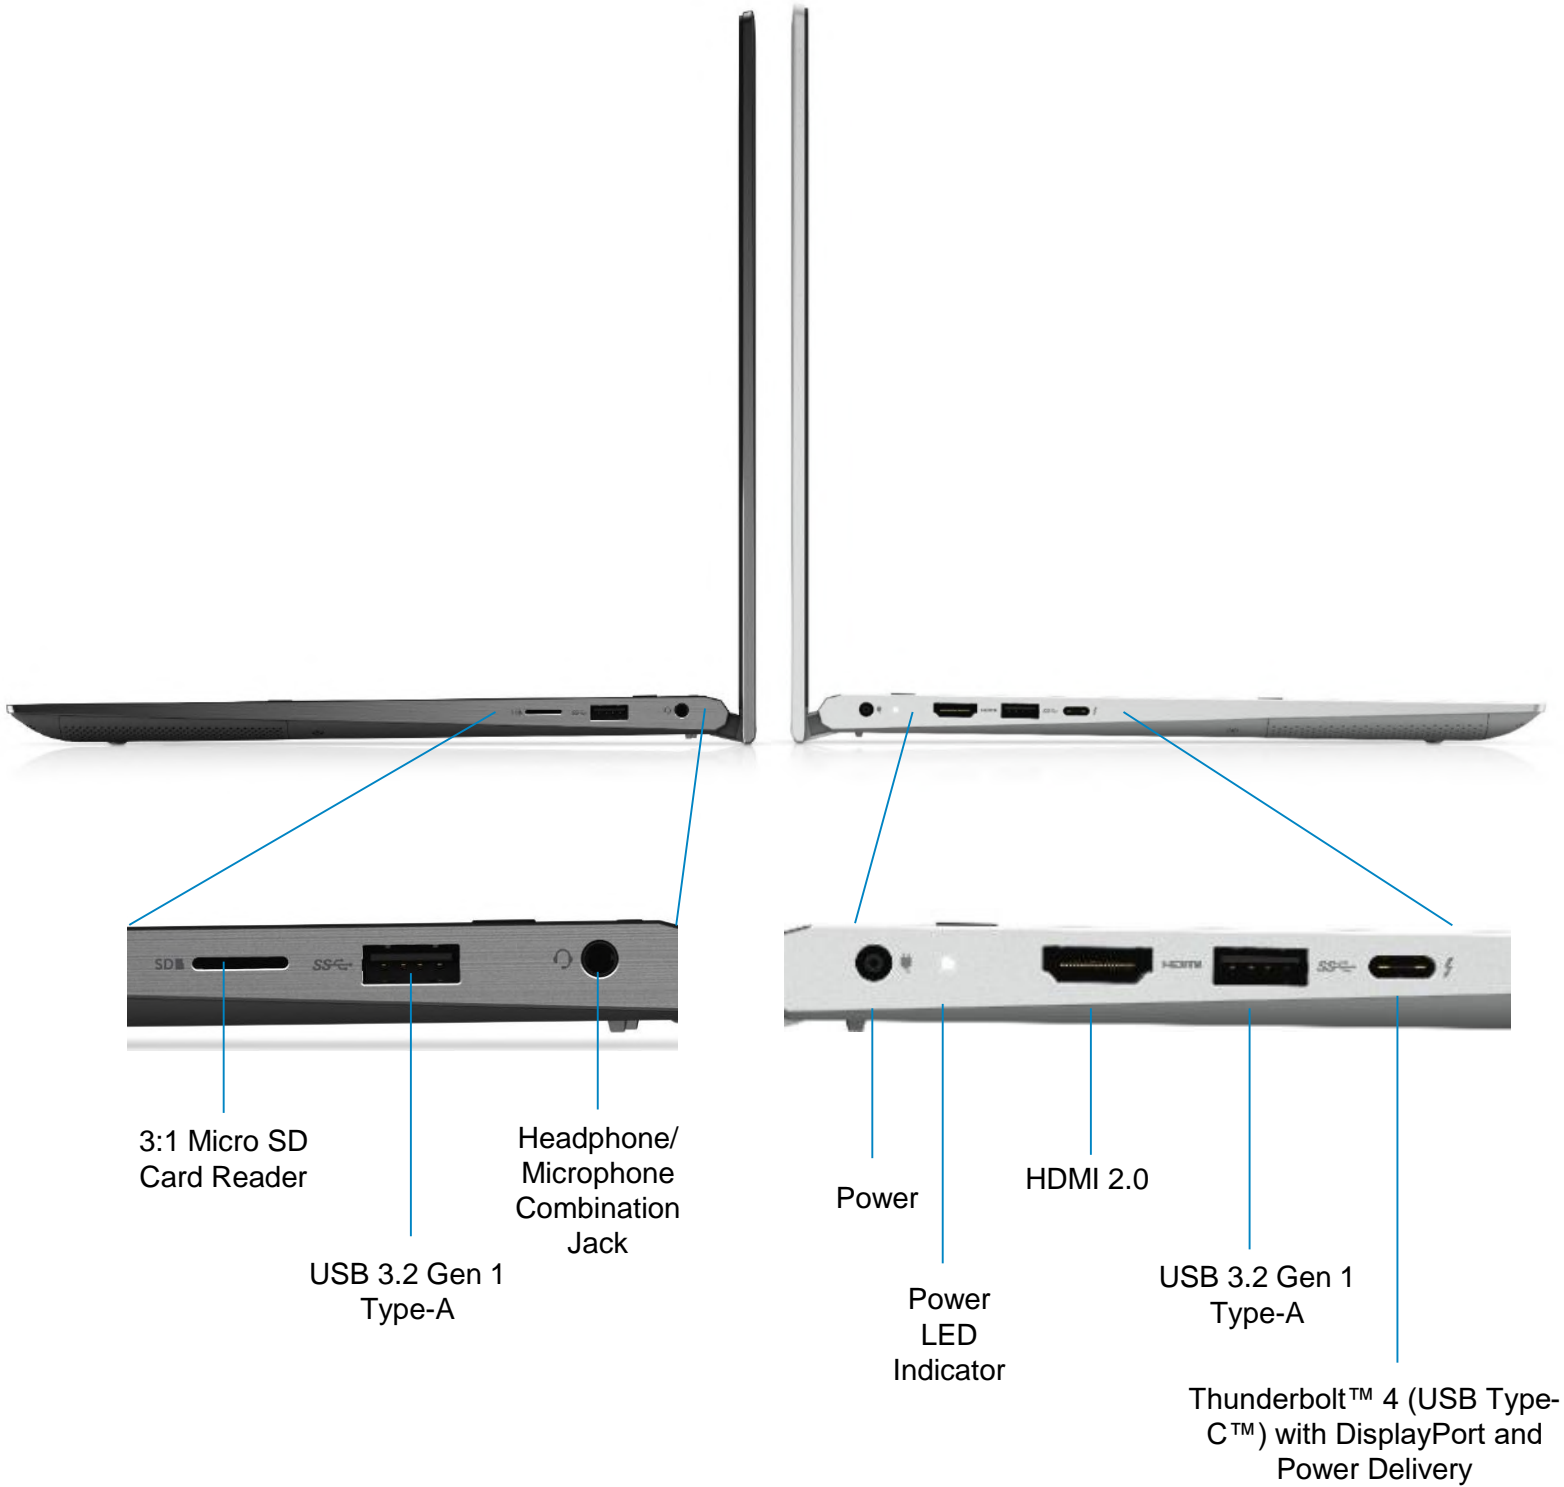

Inspiron 15 7000 2-in-1 (7506 2n1) Product Gallery – Side View

---