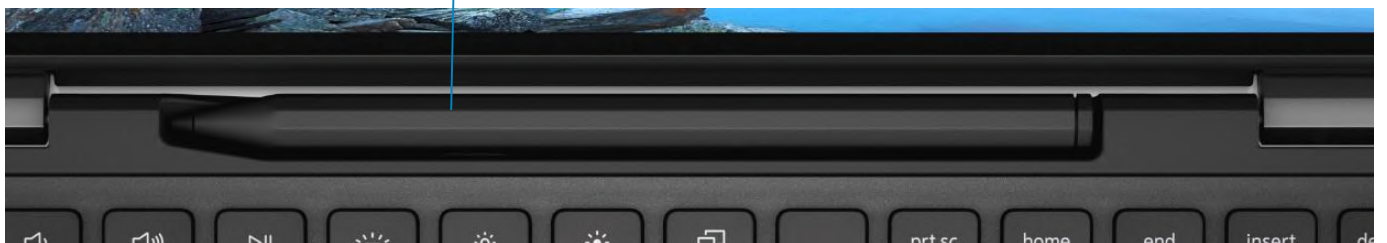

Inspiron 13 7000 2-in-1 Product Gallery – Top View

Hinges with hidden venting

Power key with built-in Fingerprint Reader (optional)

Precision touchpad

Backlit, spill-resistant keyboard

Active Pen and Pen Garage/Built-in Storage (Black models only)