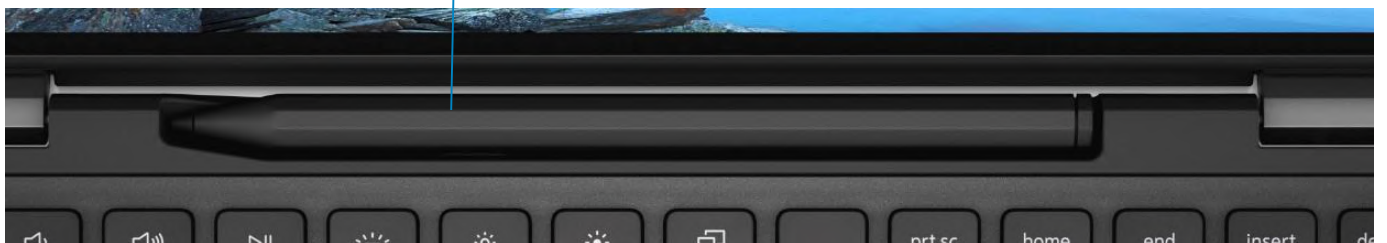

Inspiron 15 7000 2-in-1 Product Gallery – Top View

Hinges with hidden venting

Power key with built-in Fingerprint Reader (optional)

Precision touchpad

Backlit, spill-resistant keyboard

Active Pen and Pen Garage/Built-in Storage