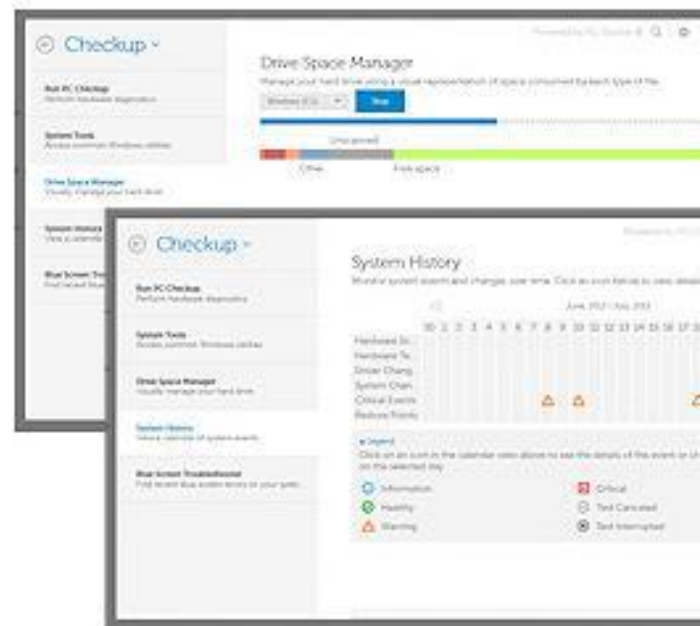

Foxit Phantom Standard PDF

Converts PDFs to Word, Excel or PowerPoint formats while preserving fonts, formatting, and layouts; access and share recently viewed PDFs from computers or mobile devices.

SupportAssist

A Windows based software program that automates support from Dell by identifying hardware and software issues on Dell laptops, desktops and tablets. SupportAssist notifies customers when an issue is detected.

Dell Mobile Connect

Allows complete wireless integration between your Dell PC and smartphone. Make calls, send texts, get notifications and even mirror your phone onto your PC to interact with apps

Dell Color Profiles

Enhances on-screen content by adjusting perceived color characteristics and assigning color filters based on preference

SmartByte

Experience less buffering, few drops, and better resolution with this network optimizer. It detects, prioritizes, and delivers your video packets ahead of other network traffic, so streaming video and web calls run smoothly.

Waves MaxxAudio® Pro

Professional-grade control panel providing audio controls and tuning that adds dimensionality to music and videos.

Dolby Vision

See colors like never before on SDR PC displays. Dolby Vision content can deliver highlights that are up to 40 times bright and blacks that are up to 10 times darker.