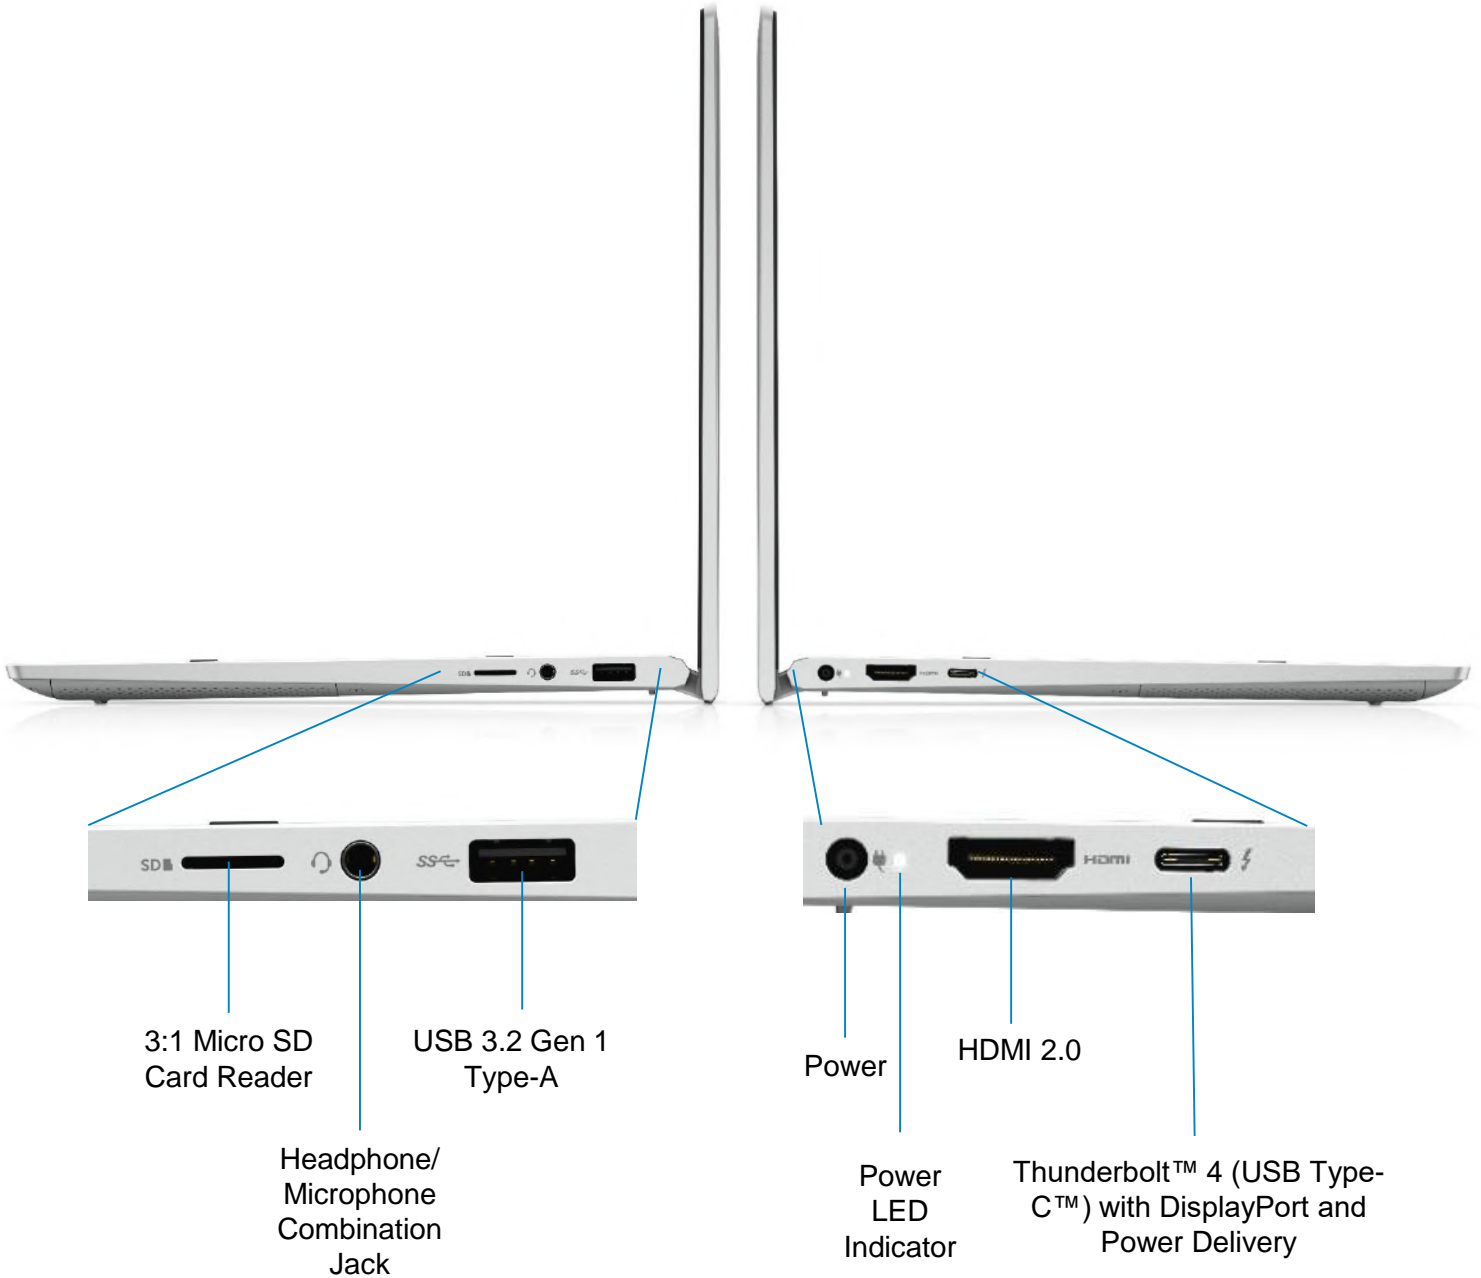

Inspiron 13 7000 2-in-1 (7306 2n1)

Product Gallery – Side View