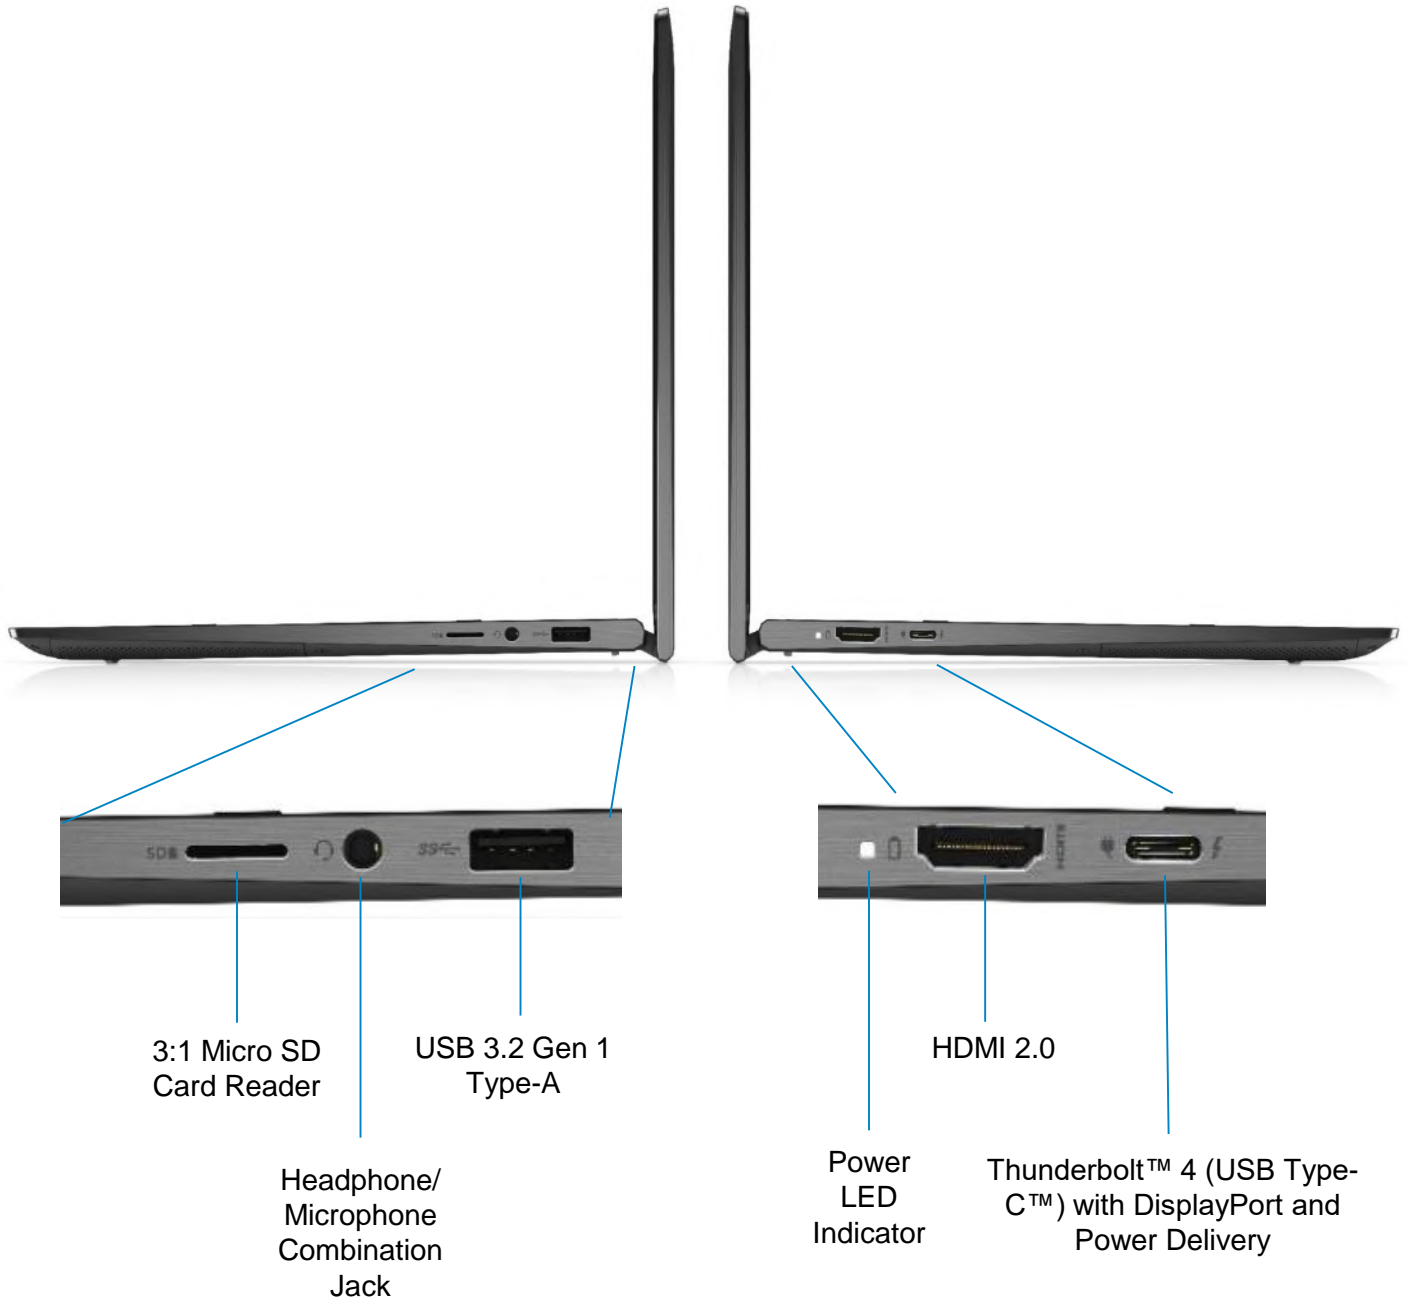

Inspiron 13 7000 2-in-1 Black Edition (7306 2n1) Product Gallery – Side View

---